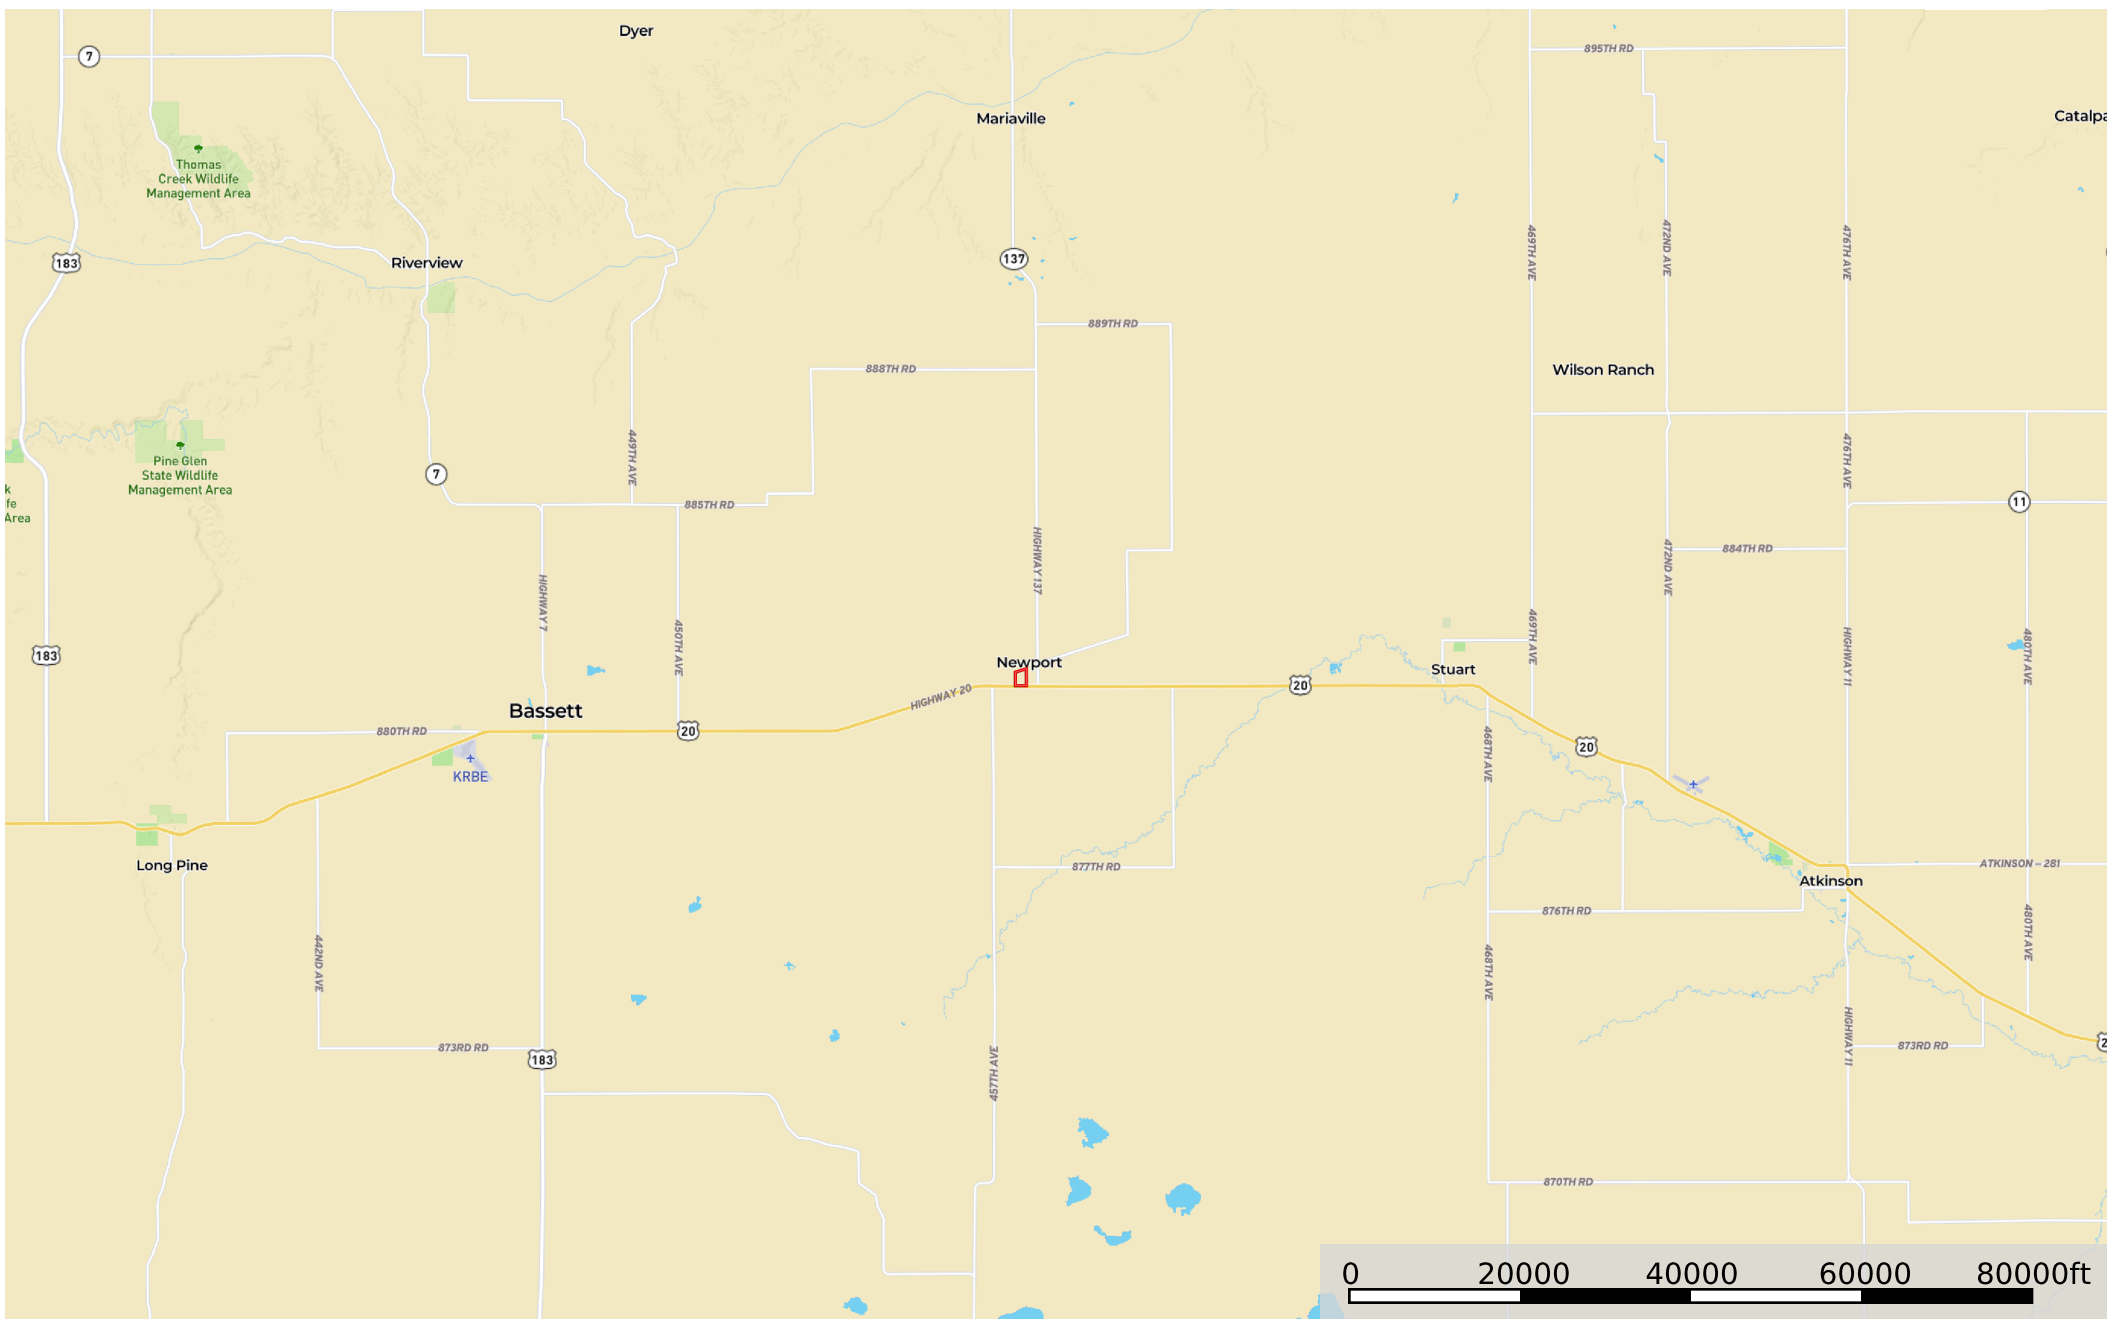

53.55 +/- acres, Rock County, NE

Nebraska, AC +/-

 Boundary